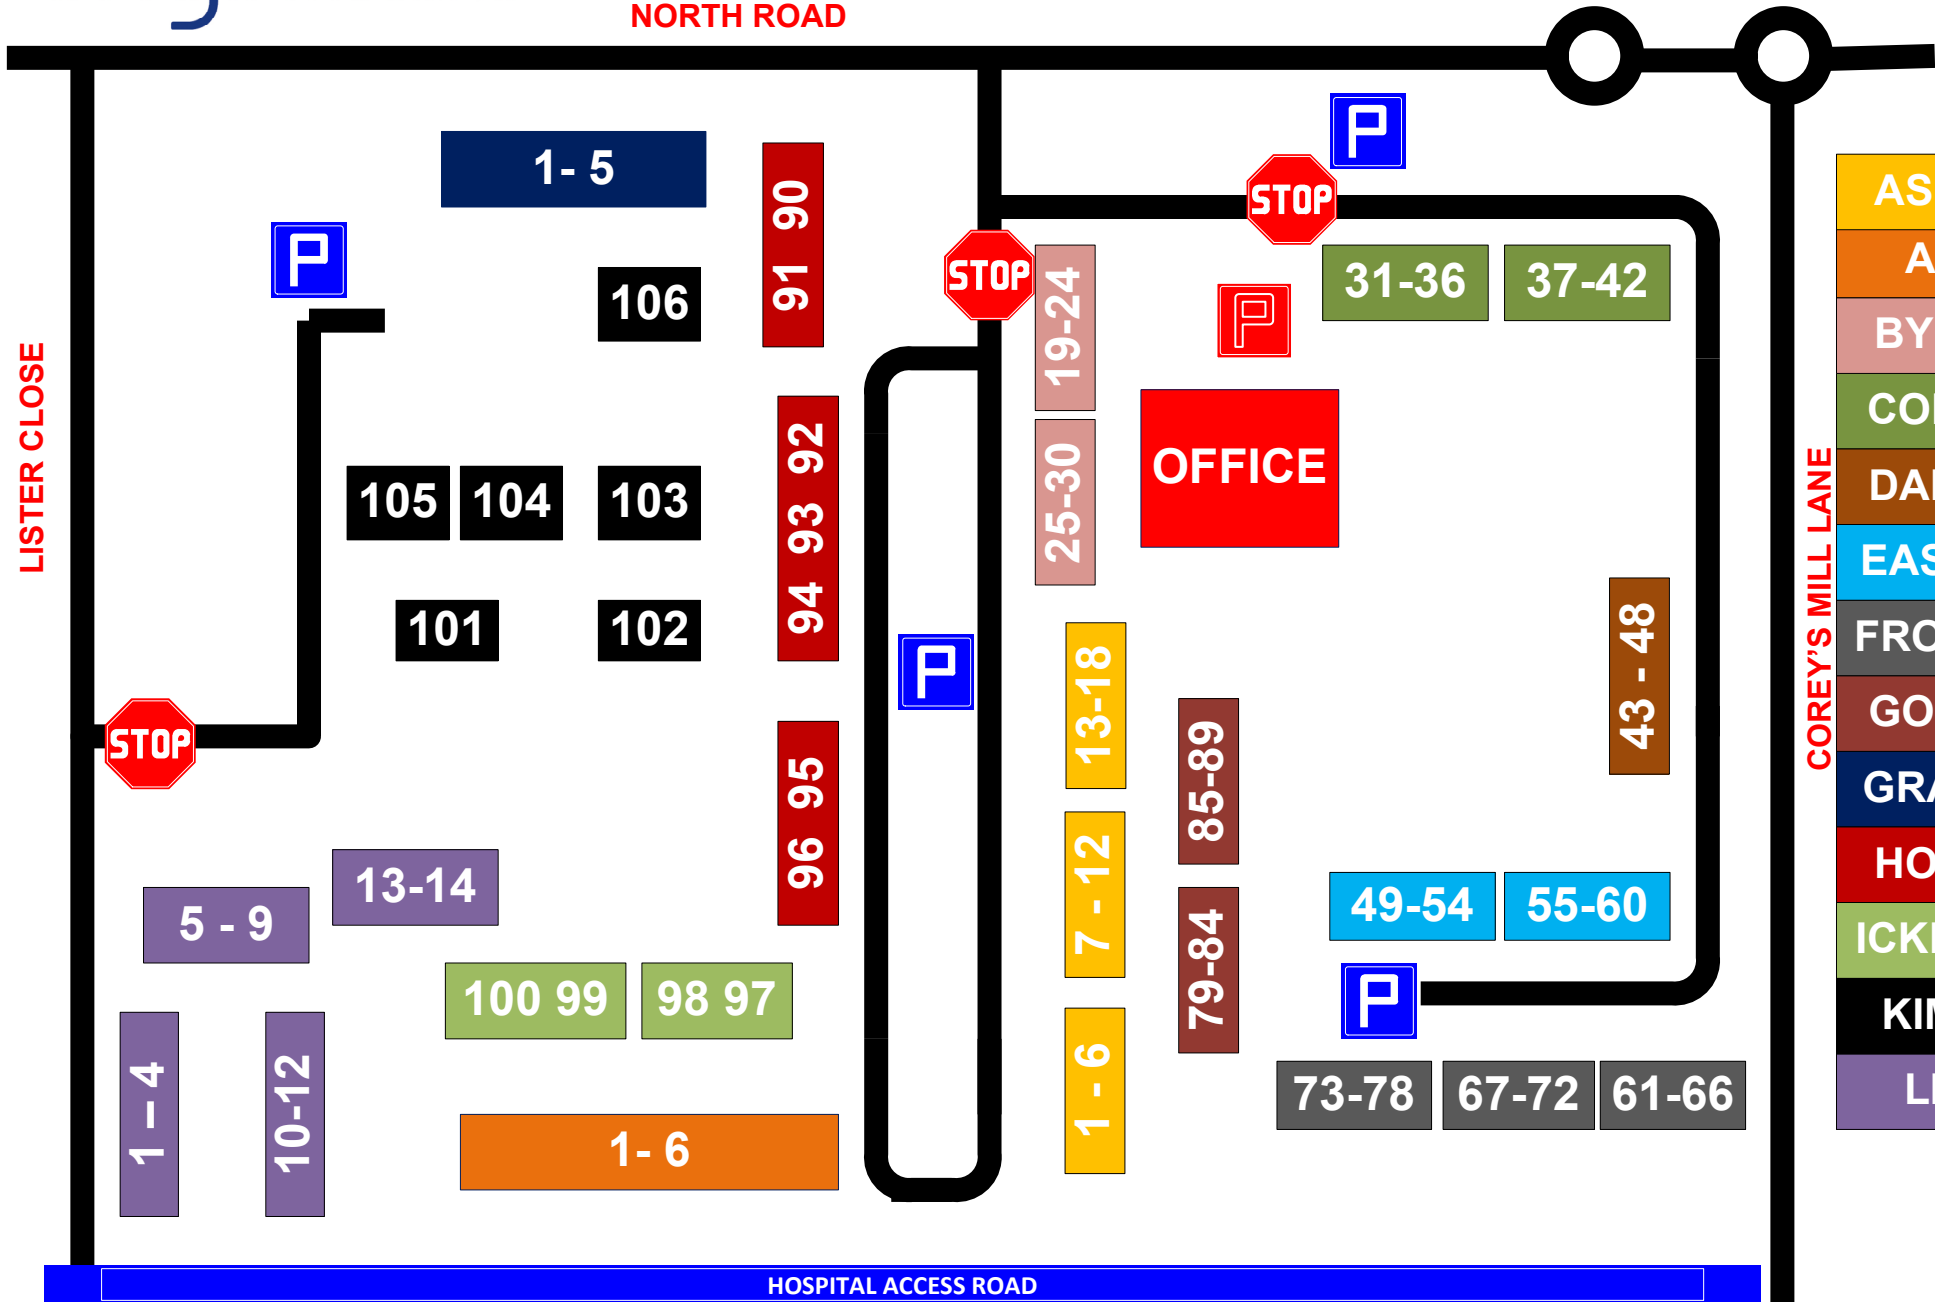

NORTH ROAD

LISTER CLOSE

COREY'S MILL LANE

HOSPITAL ACCESS ROAD

- ASHWELL
- ASTON
- BYGRAVE
- CODICOTE
- DANE END
- EAST HALL
- FROGMORE
- GOSMORE
- GRAVELEY
- HOLWELL
- ICKLEFORD
- KIMPTON
- LISTER